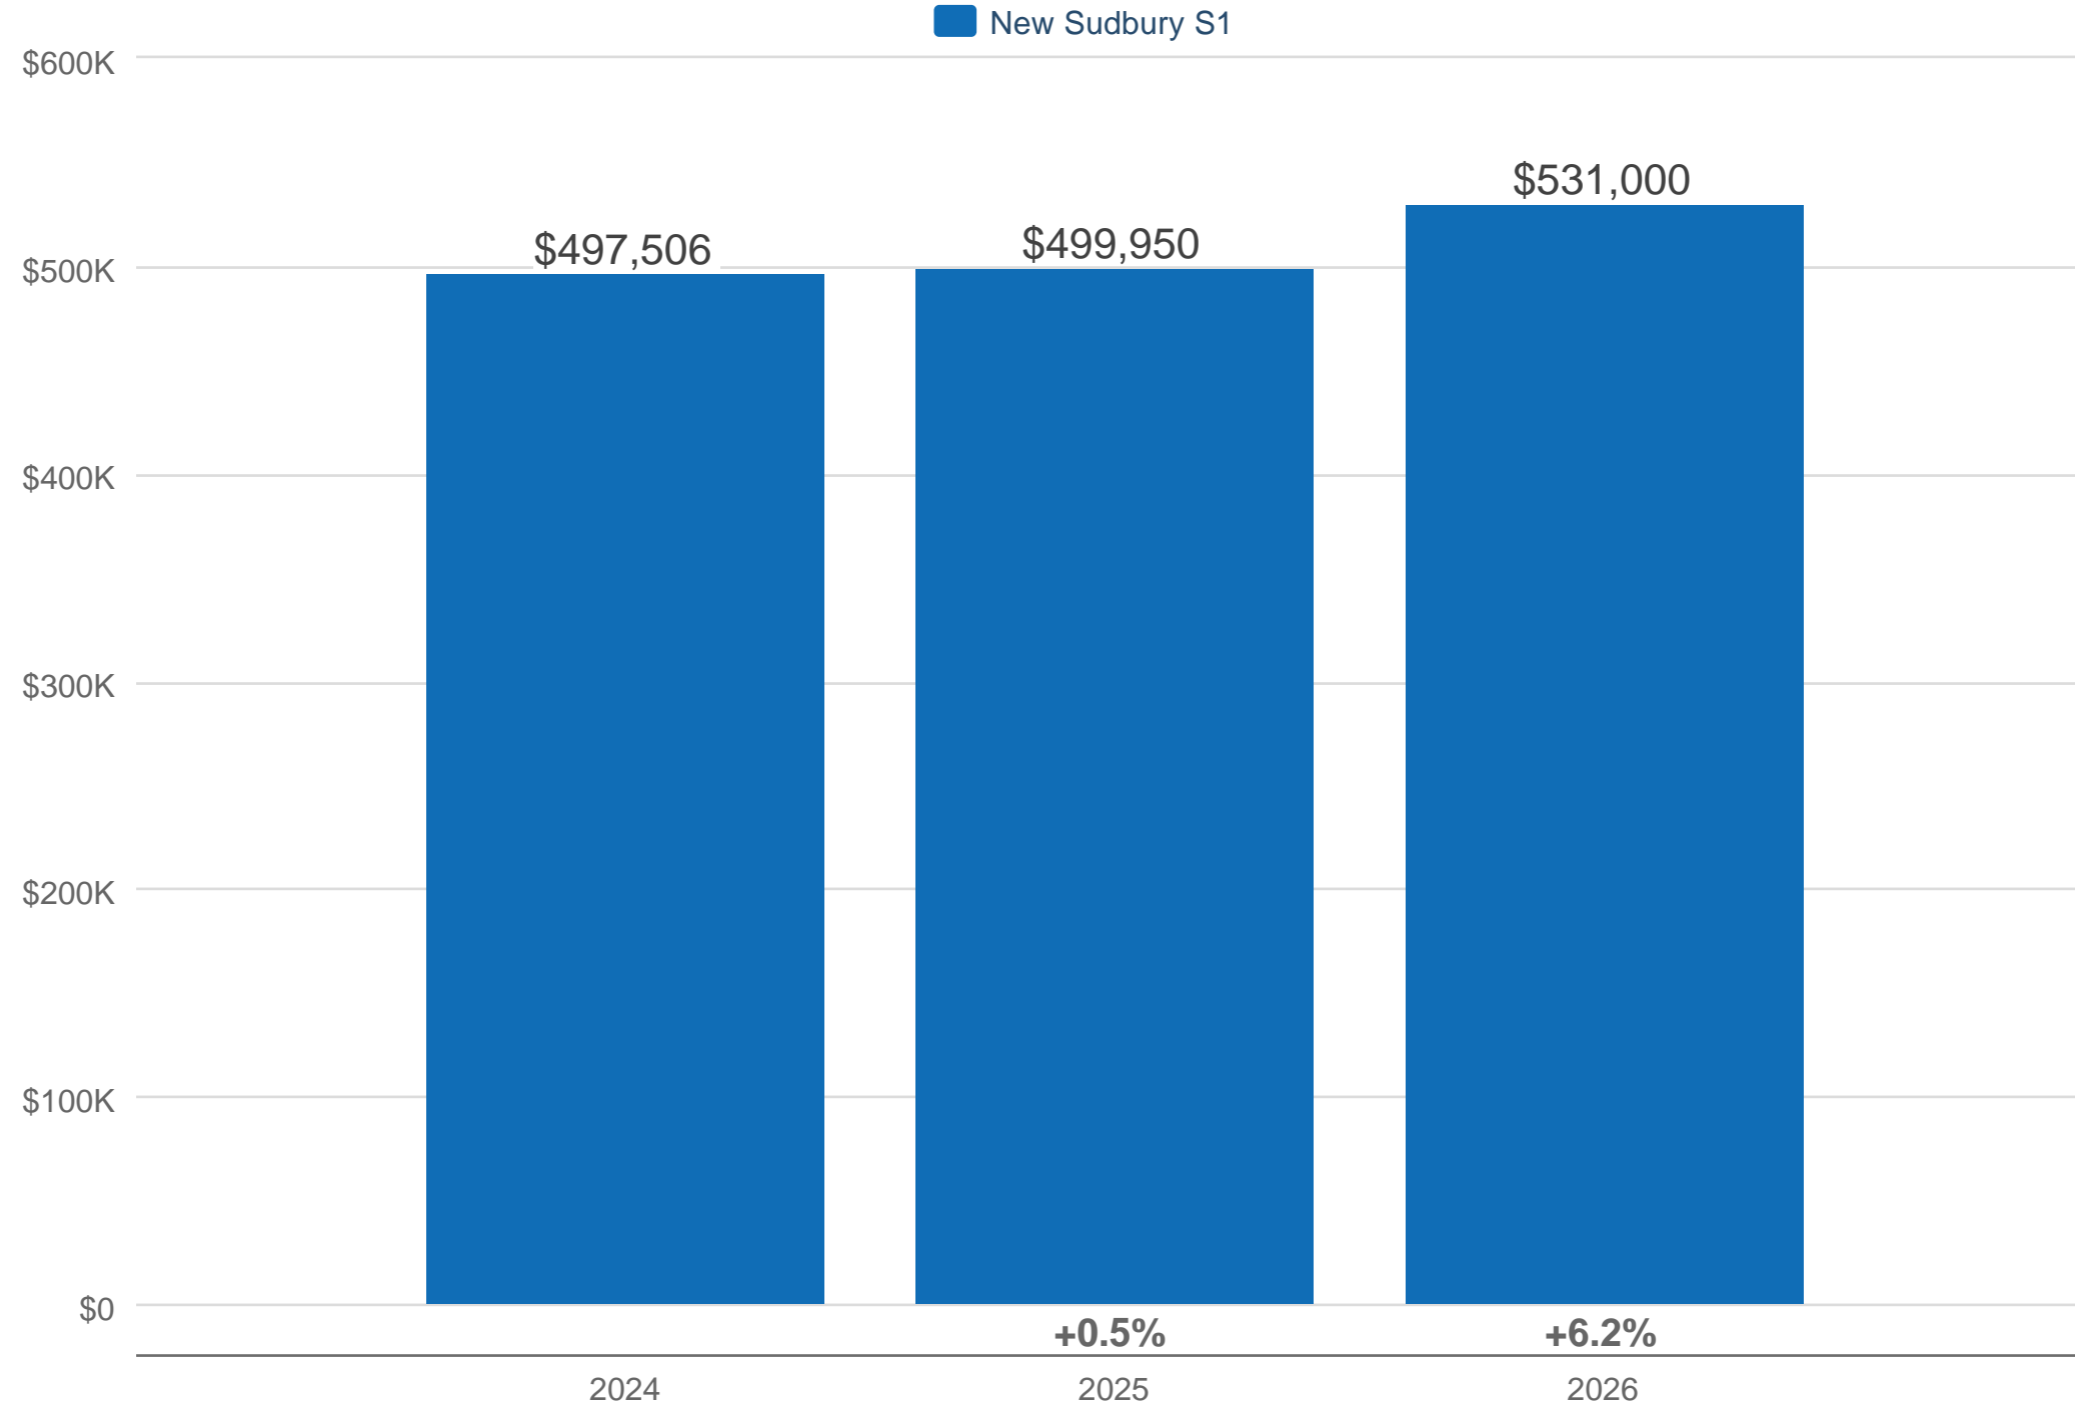

May Median Sales Price

New Sudbury S1

Each data point is one month of activity. Data is from June 28, 2026.